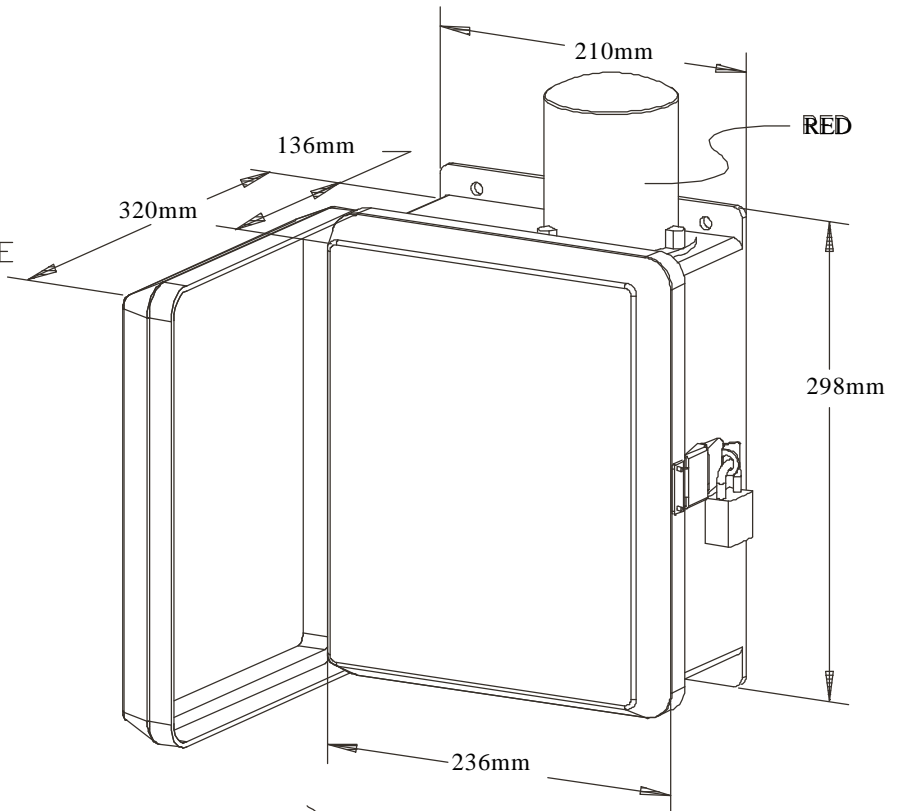

SIMPLEX, 240V/50Hz

VISUAL & AUDIBLE ALARM
 MANUAL SILENCE
 MANUAL RUN
 240VAC
 4X FIBERGLASS ENCLOSURE

CONTROL CABLE:

TYPE TC; DIRECT BURIAL, 12AWG,
 SIX CONDUCTOR.

SGS	CAH	12-30-99	A	5/32
DR BY	CHK'D	DATE	ISSUE	SCALE

PANEL, SIMPLEX, 240V/50Hz

PA1591P01