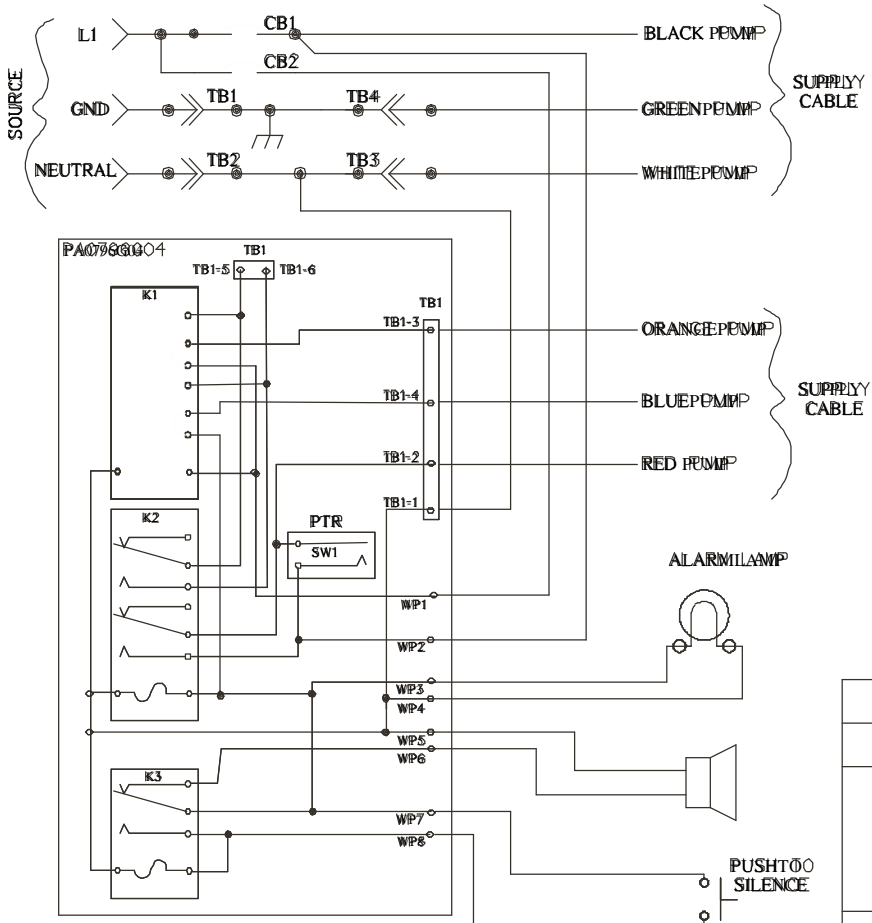

SIMPLEX, 240V/50Hz

VISUAL & AUDIBLE ALARM
 MANUAL SILENCE
 MANUAL RUN
 240VAC
 4X FIBERGLASS ENCLOSURE

CONTROL CABLE:

TYPE TC; DIRECT BURIAL, 12AWG,
 SIX CONDUCTOR.

SGS	CAH	12-30-99	A	5/32
DR BY	CHK'D	DATE	ISSUE	SCALE

PANEL, SIMPLEX, 240V/50Hz

PA1591P01