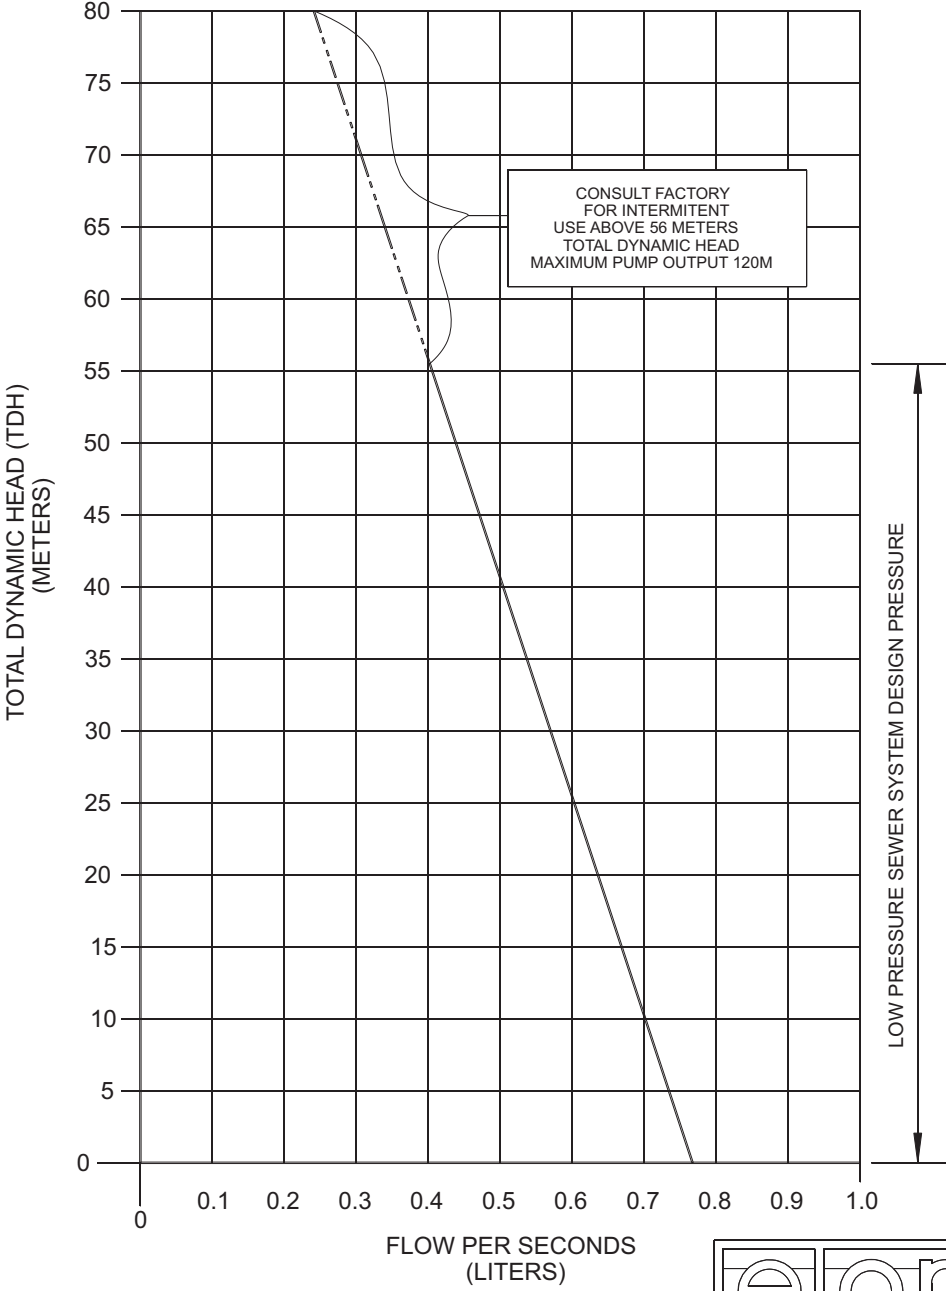

# GRINDER PUMP PERFORMANCE CURVE

1 HP, 50 Hz

EXTREME SERIES  
METRIC 50 Hz PUMP CURVE ESD 07-0052