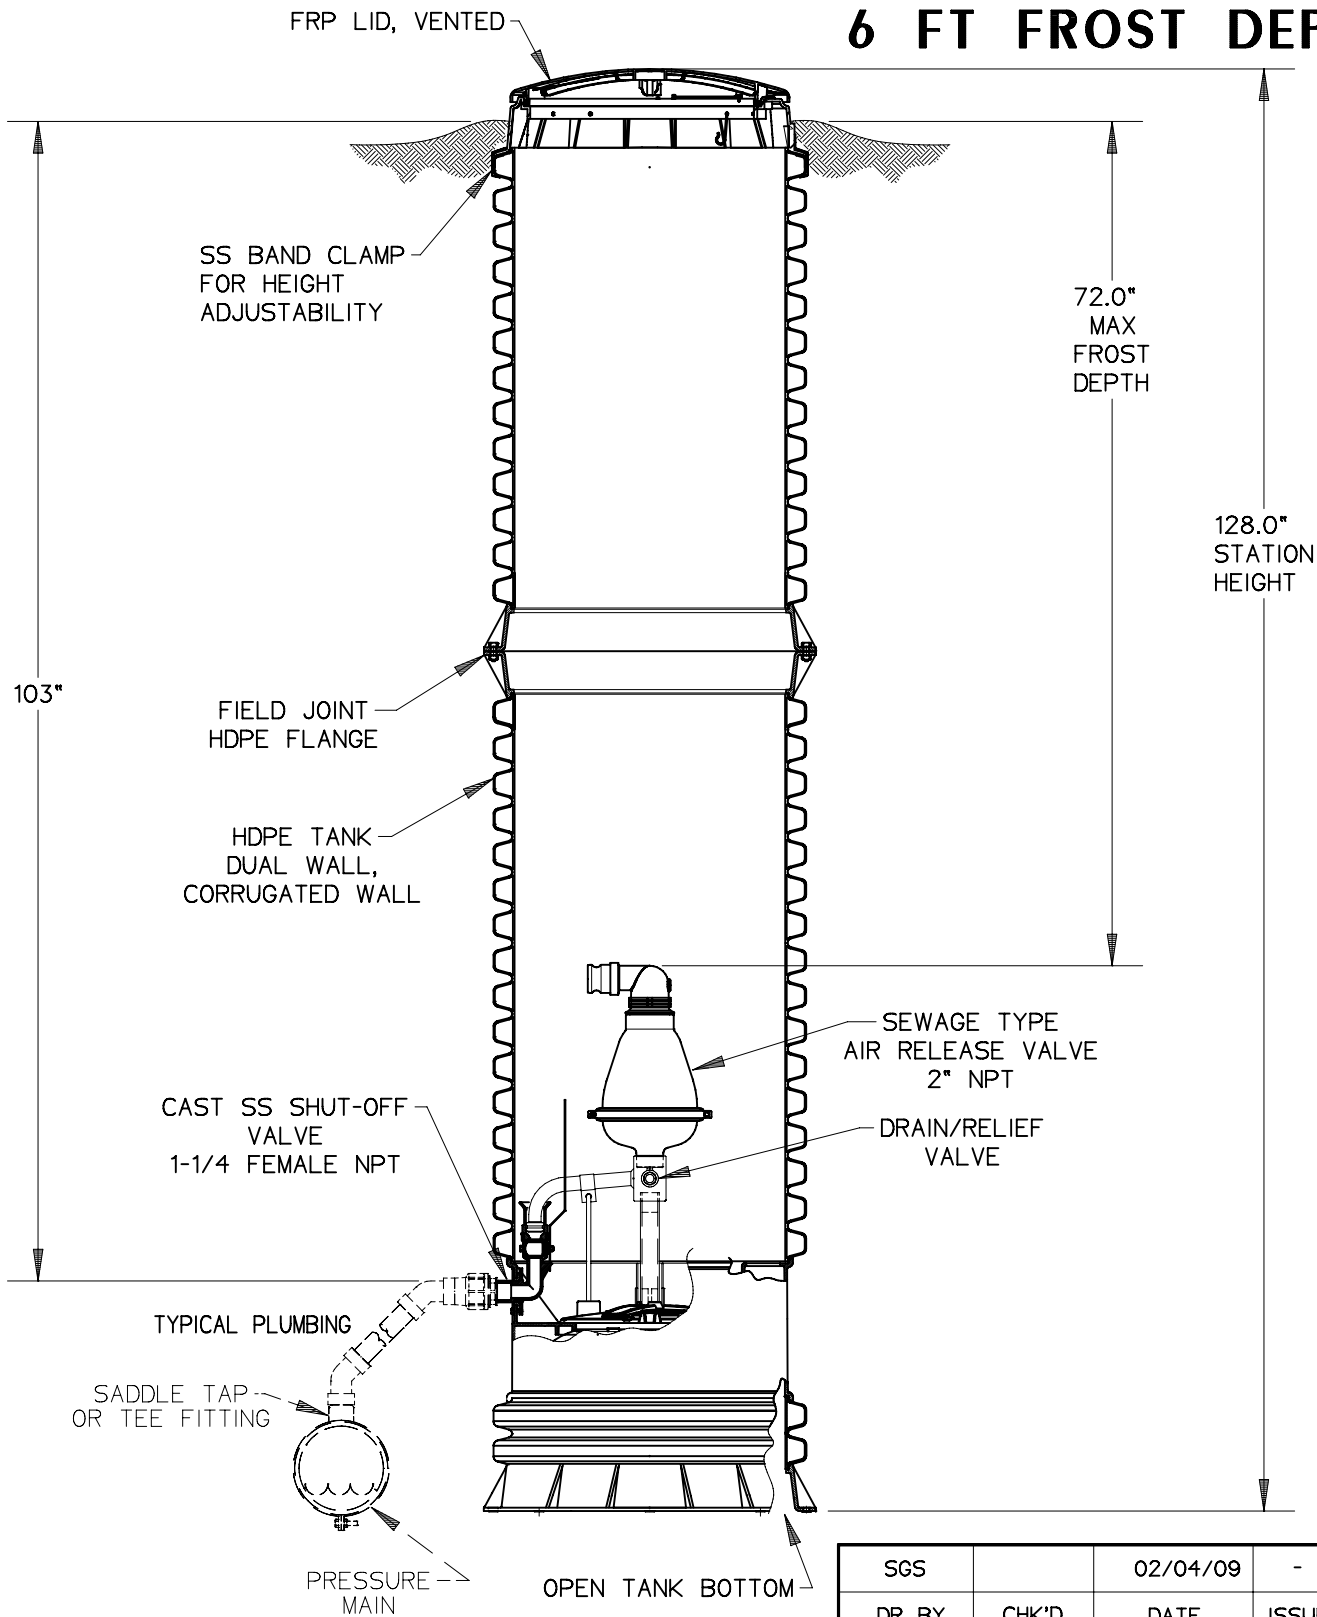

AIR RELEASE STATION 2 FT FROST DEPTH

NOTES:

1. ALL ITEMS SHOWN IN DASHED LINES ARE FOR REFERENCE ONLY, AND ARE SUPPLIED BY OTHERS

ORDER NUMBER: NC0078G01

SGS		02/04/09	-	1/16
DR BY	CHK'D	DATE	ISSUE	SCALE

CUT SHEET, AIR RELEASE STATION
FOR 2' FROST DEPTH

NA0183P01

AIR RELEASE STATION 4 FT FROST DEPTH

NOTES:

- 1. ALL ITEMS SHOWN IN DASHED LINES ARE FOR REFERENCE ONLY, AND ARE SUPPLIED BY OTHERS

SGS		02/04/09	-	1/16
DR BY	CHK'D	DATE	ISSUE	SCALE

CUT SHEET, AIR RELEASE STATION
FOR 4' FROST DEPTH

ORDER NUMBER: NC0078G02

NA0183P02

AIR RELEASE STATION 6 FT FROST DEPTH

NOTES:

1. ALL ITEMS SHOWN IN DASHED LINES ARE FOR REFERENCE ONLY, AND ARE SUPPLIED BY OTHERS

ORDER NUMBER: NC0078G03

SGS		02/04/09	-	1/16
DR BY	CHK'D	DATE	ISSUE	SCALE

CUT SHEET, AIR RELEASE STATION
FOR 6' FROST DEPTH

NA0183P03