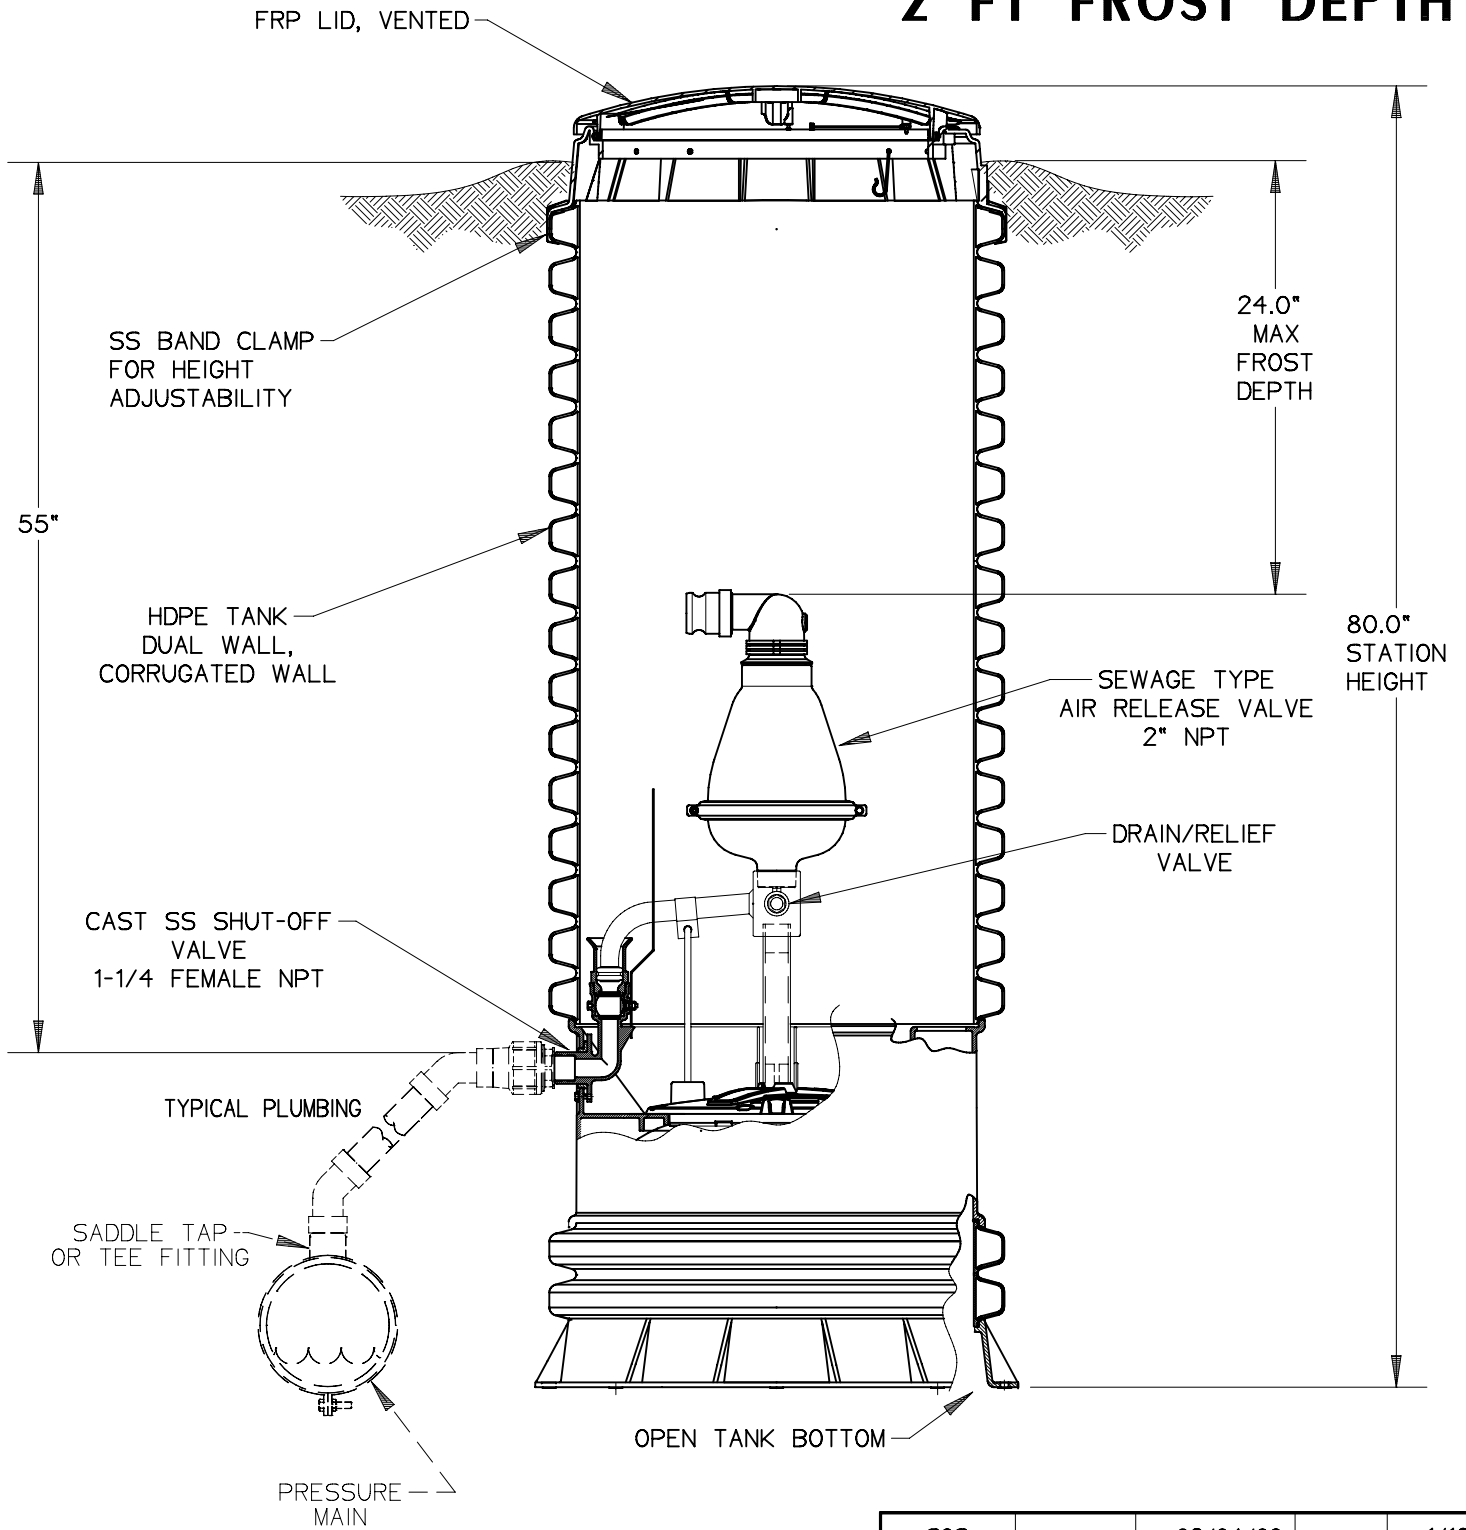

AIR RELEASE STATION 2 FT FROST DEPTH

NOTES:

1. ALL ITEMS SHOWN IN DASHED LINES ARE FOR REFERENCE ONLY, AND ARE SUPPLIED BY OTHERS

ORDER NUMBER: NC0078G01

SGS		02/04/09	-	1/16
DR BY	CHK'D	DATE	ISSUE	SCALE

CUT SHEET, AIR RELEASE STATION
FOR 2' FROST DEPTH

NA0183P01

AIR RELEASE STATION 4 FT FROST DEPTH

NOTES:

- 1. ALL ITEMS SHOWN IN DASHED LINES ARE FOR REFERENCE ONLY, AND ARE SUPPLIED BY OTHERS

SGS		02/04/09	-	1/16
DR BY	CHK'D	DATE	ISSUE	SCALE

CUT SHEET, AIR RELEASE STATION
FOR 4' FROST DEPTH

ORDER NUMBER: NC0078G02

NA0183P02

AIR RELEASE STATION 6 FT FROST DEPTH

NOTES:

1. ALL ITEMS SHOWN IN DASHED LINES ARE FOR REFERENCE ONLY, AND ARE SUPPLIED BY OTHERS

ORDER NUMBER: NC0078G03

SGS		02/04/09	-	1/16
DR BY	CHK'D	DATE	ISSUE	SCALE

CUT SHEET, AIR RELEASE STATION
FOR 6' FROST DEPTH

NA0183P03