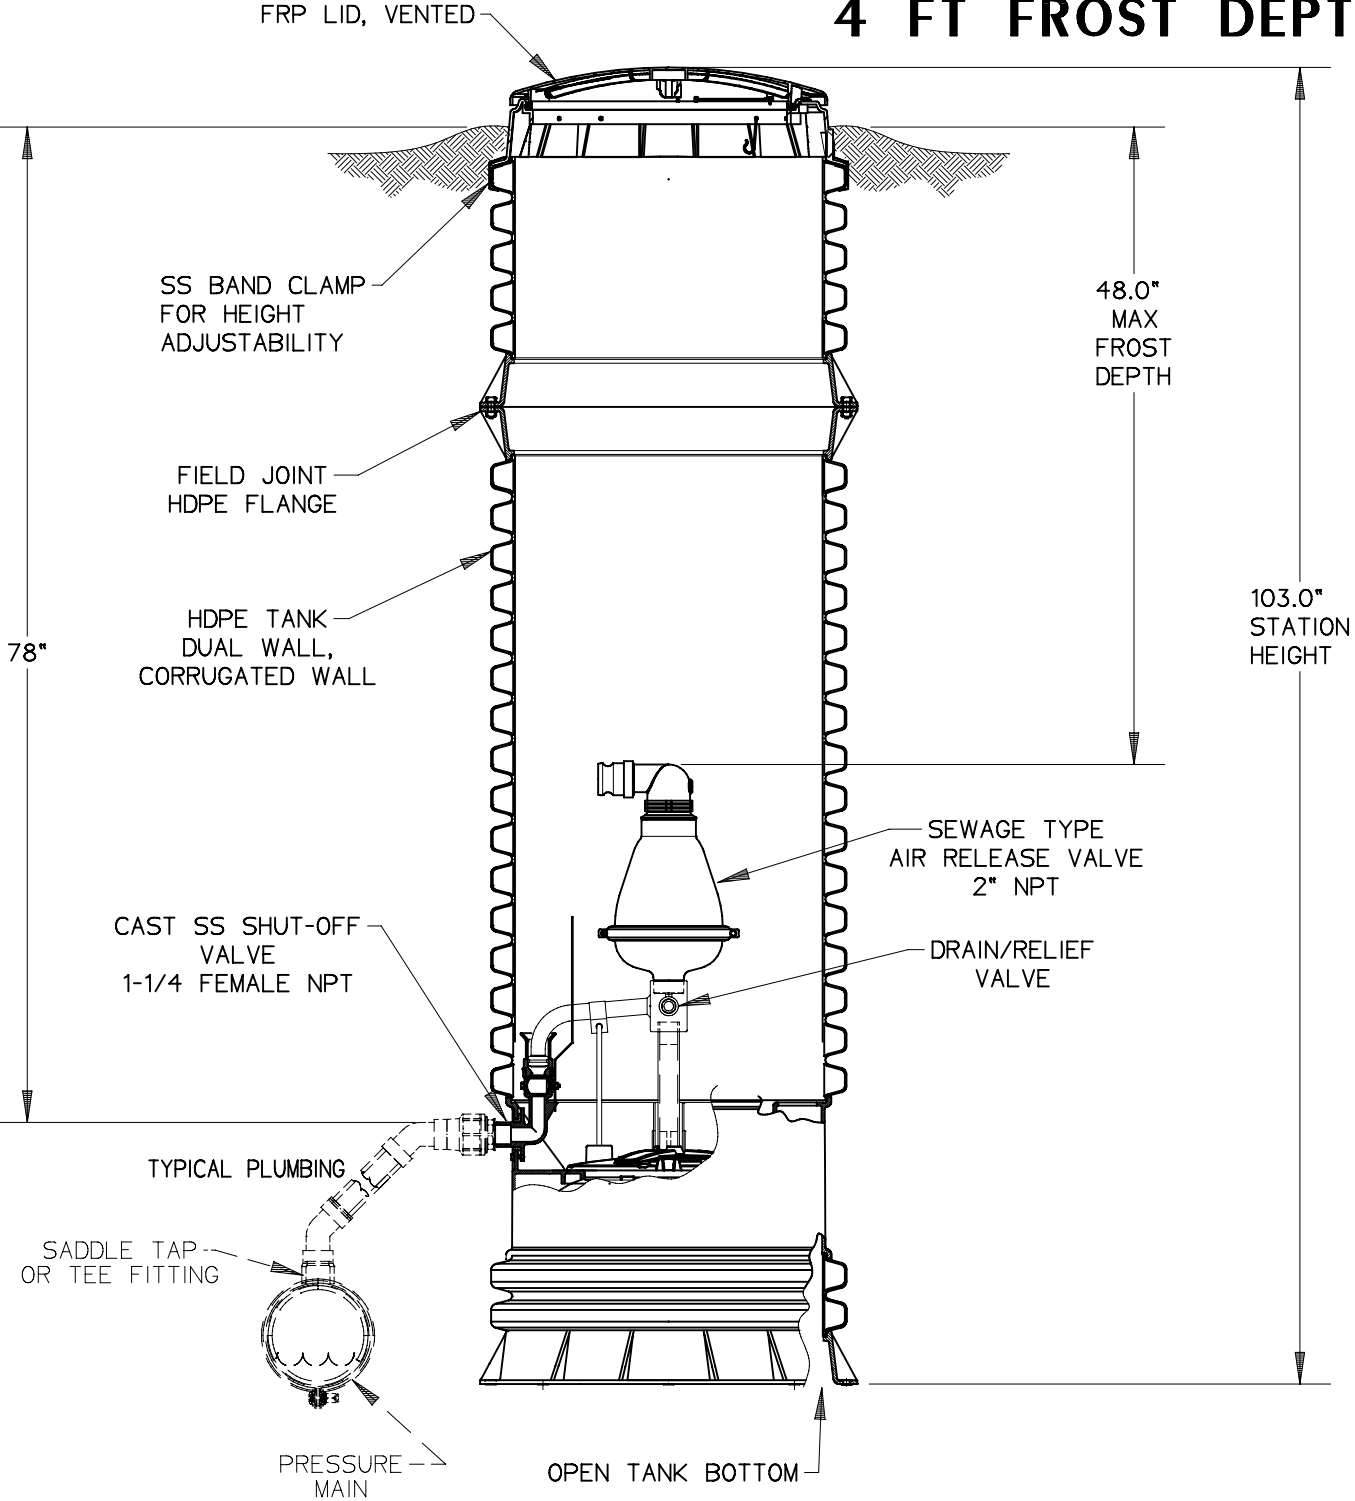

AIR RELEASE STATION 2 FT FROST DEPTH

NOTES:

1. ALL ITEMS SHOWN IN DASHED LINES ARE FOR REFERENCE ONLY, AND ARE SUPPLIED BY OTHERS

ORDER NUMBER: NC0078G01

SGS		02/04/09	-	1/16
DR BY	CHK'D	DATE	ISSUE	SCALE

CUT SHEET, AIR RELEASE STATION
FOR 2' FROST DEPTH

NA0183P01

AIR RELEASE STATION 4 FT FROST DEPTH

NOTES:

- 1. ALL ITEMS SHOWN IN DASHED LINES ARE FOR REFERENCE ONLY, AND ARE SUPPLIED BY OTHERS

SGS		02/04/09	-	1/16
DR BY	CHK'D	DATE	ISSUE	SCALE

CUT SHEET, AIR RELEASE STATION
FOR 4' FROST DEPTH

ORDER NUMBER: NC0078G02

NA0183P02

AIR RELEASE STATION 6 FT FROST DEPTH

NOTES:

1. ALL ITEMS SHOWN IN DASHED LINES ARE FOR REFERENCE ONLY, AND ARE SUPPLIED BY OTHERS

ORDER NUMBER: NC0078G03

SGS		02/04/09	-	1/16
DR BY	CHK'D	DATE	ISSUE	SCALE

CUT SHEET, AIR RELEASE STATION
FOR 6' FROST DEPTH

NA0183P03