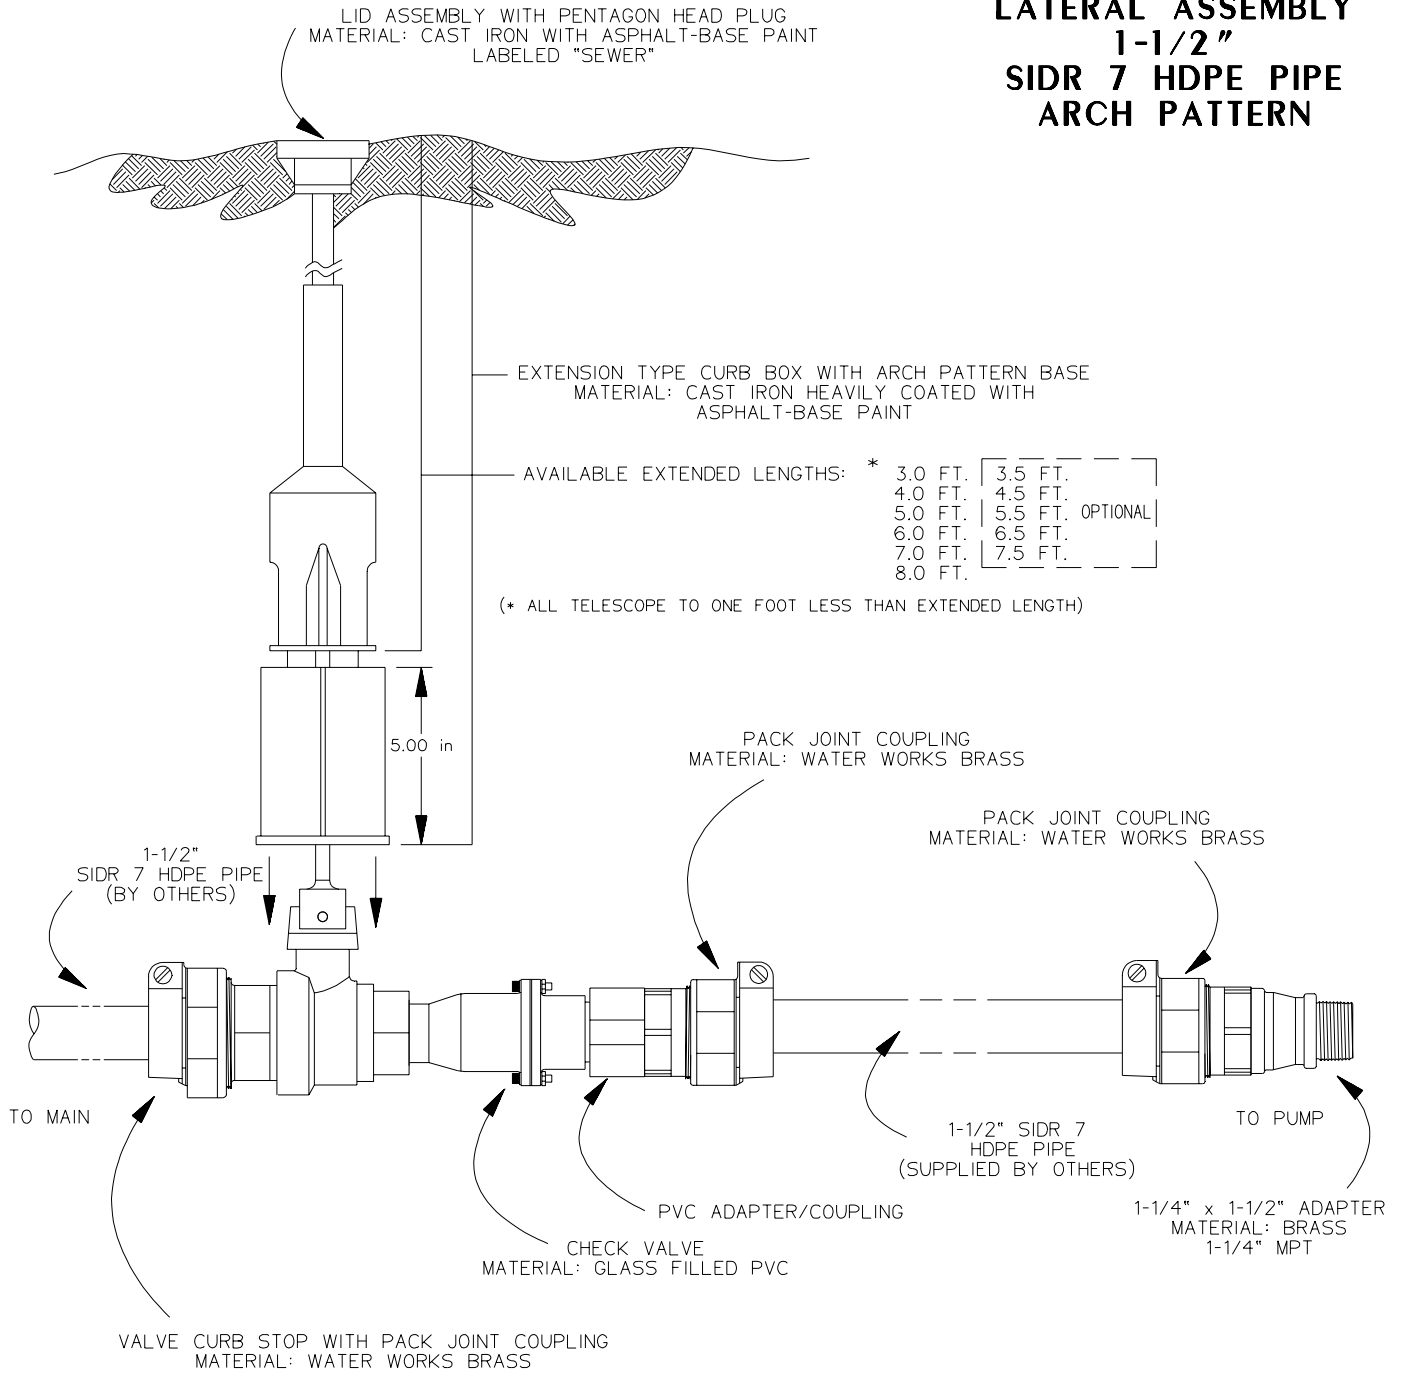

BRASS LATERAL ASSEMBLY 1-1/2" SIDR 7 HDPE PIPE ARCH PATTERN

PRESSURE RATING: 150 psi

ALL PACK JOINT COUPLINGS SUPPLIED WITH INSERT STIFFENERS

ASSEMBLY TO BE USED WITH 1-1/2" SIDR 7 PIPE ONLY

*FOR ORDERING INFORMATION SEE PA1372P01 LATERAL ORDER CODE

| | | | | |
|-------|-------|----------|-------|-------|
| APS | CAH | 01/10/02 | B | 3/16 |
| DR BY | CHK'D | DATE | ISSUE | SCALE |

BRASS LATERAL ASSEMBLY
1-1/2" SIDR 7 HDPE PIPE ARCH PATTERN

PA1330P01