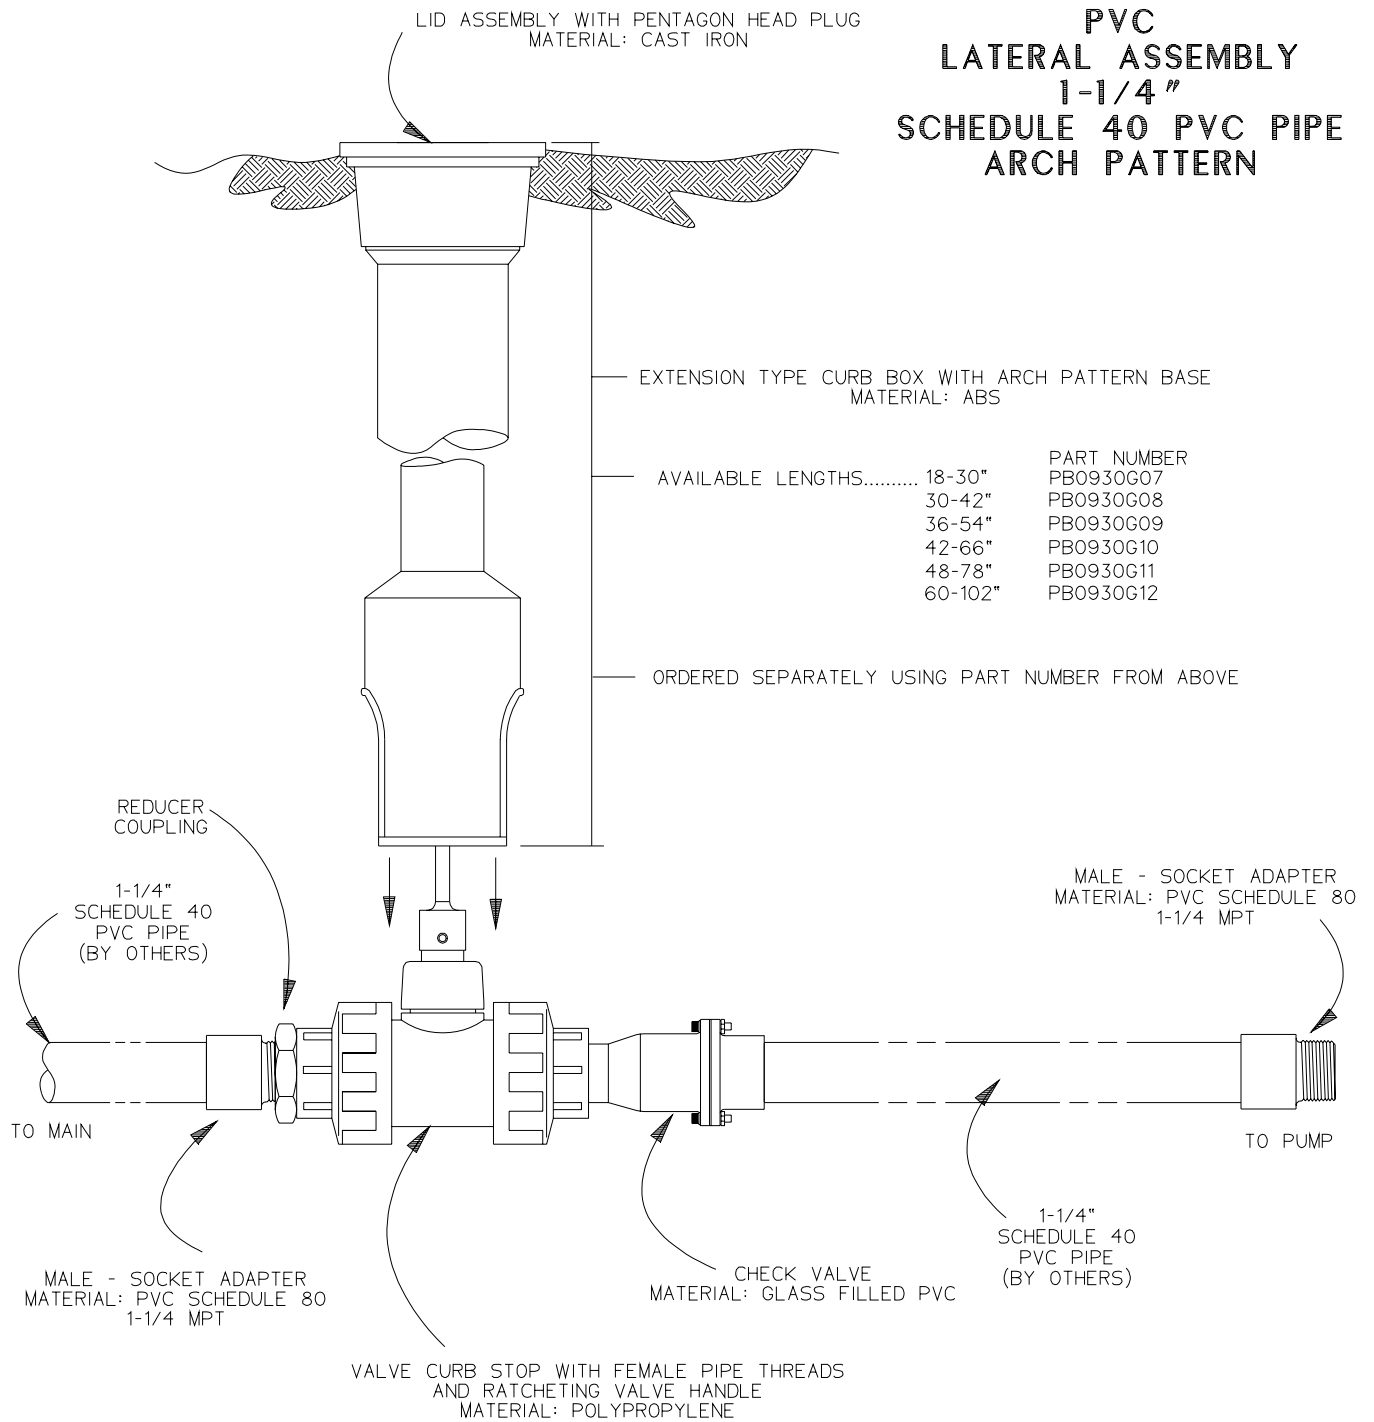

**PVC
LATERAL ASSEMBLY
1-1/4"
SCHEDULE 40 PVC PIPE
ARCH PATTERN**

PRESSURE RATING: 150 psi

ASSEMBLY TO BE USED WITH
1-1/4" PVC SCHEDULE 40 PIPE ONLY

TO ORDER LATERAL ASSEMBLY SHOWN,
USE PART NUMBER PC0645G23.

ORDER CURB BOX SEPERATE; SEE ABOVE.

AD	SFG	12/17/04	-	3/16
DR BY	CHK'D	DATE	ISSUE	SCALE

PVC LATERAL ASSEMBLY
1-1/4" SCHEDULE 40 PIPE ARCH PATTERN

PA1997P02