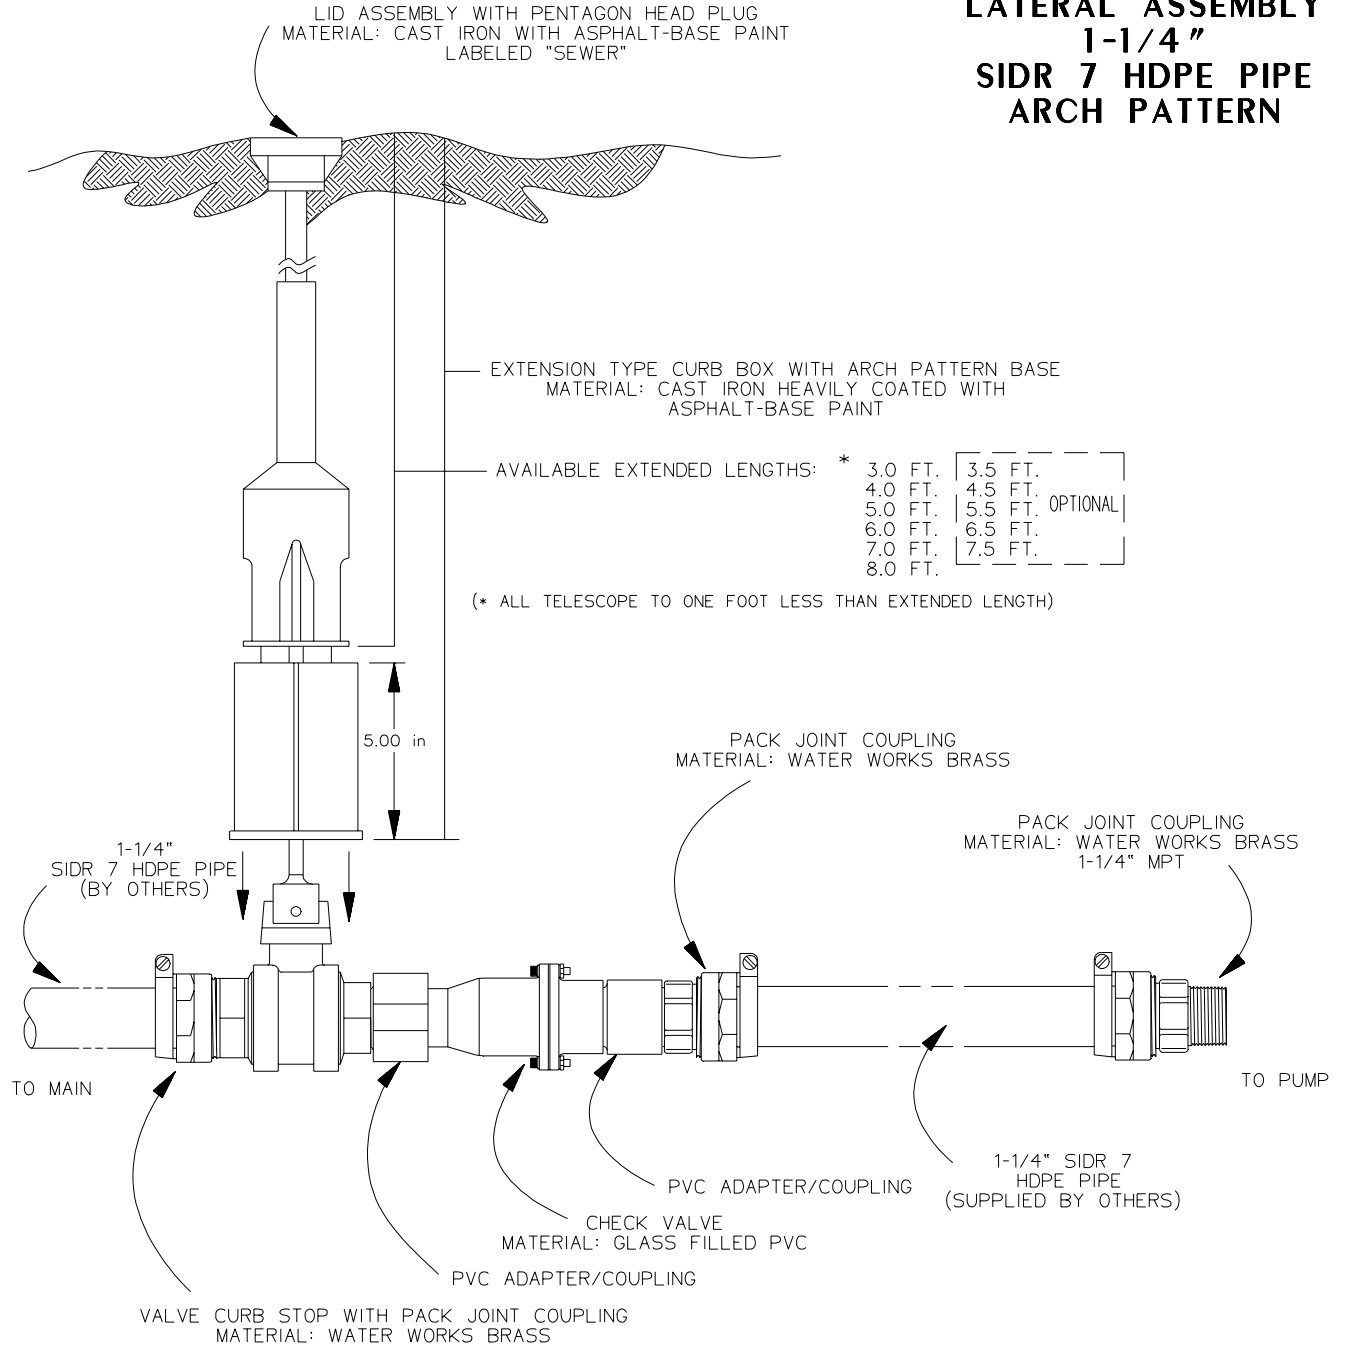

**BRASS  
LATERAL ASSEMBLY  
1-1/4"  
SIDR 7 HDPE PIPE  
ARCH PATTERN**

PRESSURE RATING: 150 psi

ALL PACK JOINT COUPLINGS SUPPLIED WITH INSERT STIFFENERS

ASSEMBLY TO BE USED WITH 1-1/4" SIDR 7 PIPE ONLY

\*FOR ORDERING INFORMATION SEE PA1372P01 LATERAL ORDER CODE

APS	CAH	01/10/02	B	3/16
DR BY	CHK'D	DATE	ISSUE	SCALE

BRASS LATERAL ASSEMBLY  
1-1/4" SIDR 7 HDPE PIPE ARCH PATTERN

PA1329P01